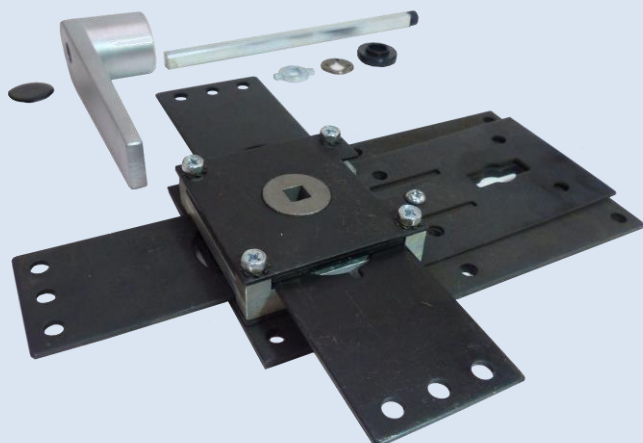

RS-AVA-DSDL Ross/Ava Dual Safe Deposit Lock

ROSS Chubb Safe Lock**Product Overview**

The ROSS Chubb Safe Lock is a generic Australian made version of the original Chubb Lock typically found in bank cash drawer cupboards that were sold throughout the world. Ross has adapted its 102-Series lever with its anti-impresion shield for added protection and has the same retrofit footprint to the Chubb branded product. This product comes with a strong high quality formed stainless steel lock case and cap.

RS-CHUBB Ross Chubb Safe Lock

ROSS Mortice Lock**Product Overview**

The ROSS Mortice Lock is a generic Australian made mortice lock that has been developed primarily to suit deployment with the 3rd party electronic access control system solutions. The bolt is reversible in the field and the lock is completely constructed from high quality stainless steel.

RS-LK-OPLATE Dual Lock Override Plate

RS-LK-3WAY Single Lock 3-Way Locking System with Re-locker plate and handle assembly

Miscellaneous Products

ROSS is also well positioned to provide simple and cost justified solutions to the wider business community.

PAD-S Ross Padlock Staple

Various Cover/Fascia Plates