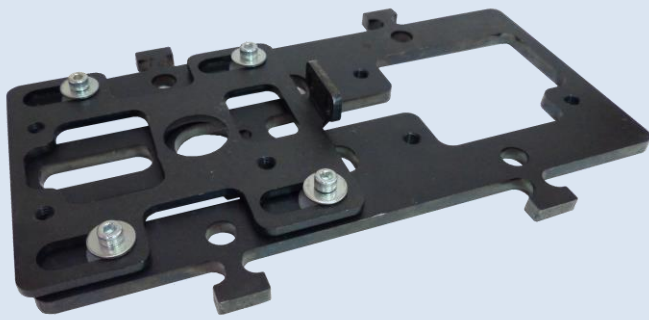

Specialty Products**ROSS AVA Dual Safe Deposit Lock****Product Overview**

The ROSS AVA Dual Safe Deposit Lock is a generic Australian made version of the AVA Safe Deposit Lock that is sold throughout the world. Guardian/Renter key needs can be supplied on request and pre-cut keys, keyblanks and lock component stock may be purchased from us as well.

RS-AVA-DSDL Ross/Ava Dual Safe Deposit Lock

ROSS Chubb Safe Lock**Product Overview**

The ROSS Chubb Safe Lock is a generic Australian made version of the original Chubb Lock typically found in bank cash drawer cupboards that were sold throughout the world. Ross has adapted its 102-Series lever with its anti-impresion shield for added protection and has the same retrofit footprint to the Chubb branded product. This product comes with a strong high quality formed stainless steel lock case and cap.

RS-CHUBB Ross Chubb Safe Lock

ROSS Mortice Lock**Product Overview**

The ROSS Mortice Lock is a generic Australian made mortice lock that has been developed primarily to suit deployment with the 3rd party electronic access control system solutions. The bolt is reversible in the field and the lock is completely constructed from high quality stainless steel.

RS-LK-OPLATE Dual Lock Override Plate

RS-LK-3WAY Single Lock 3-Way Locking System with Re-locker plate and handle assembly

Miscellaneous Products

ROSS is also well positioned to provide simple and cost justified solutions to the wider business community.